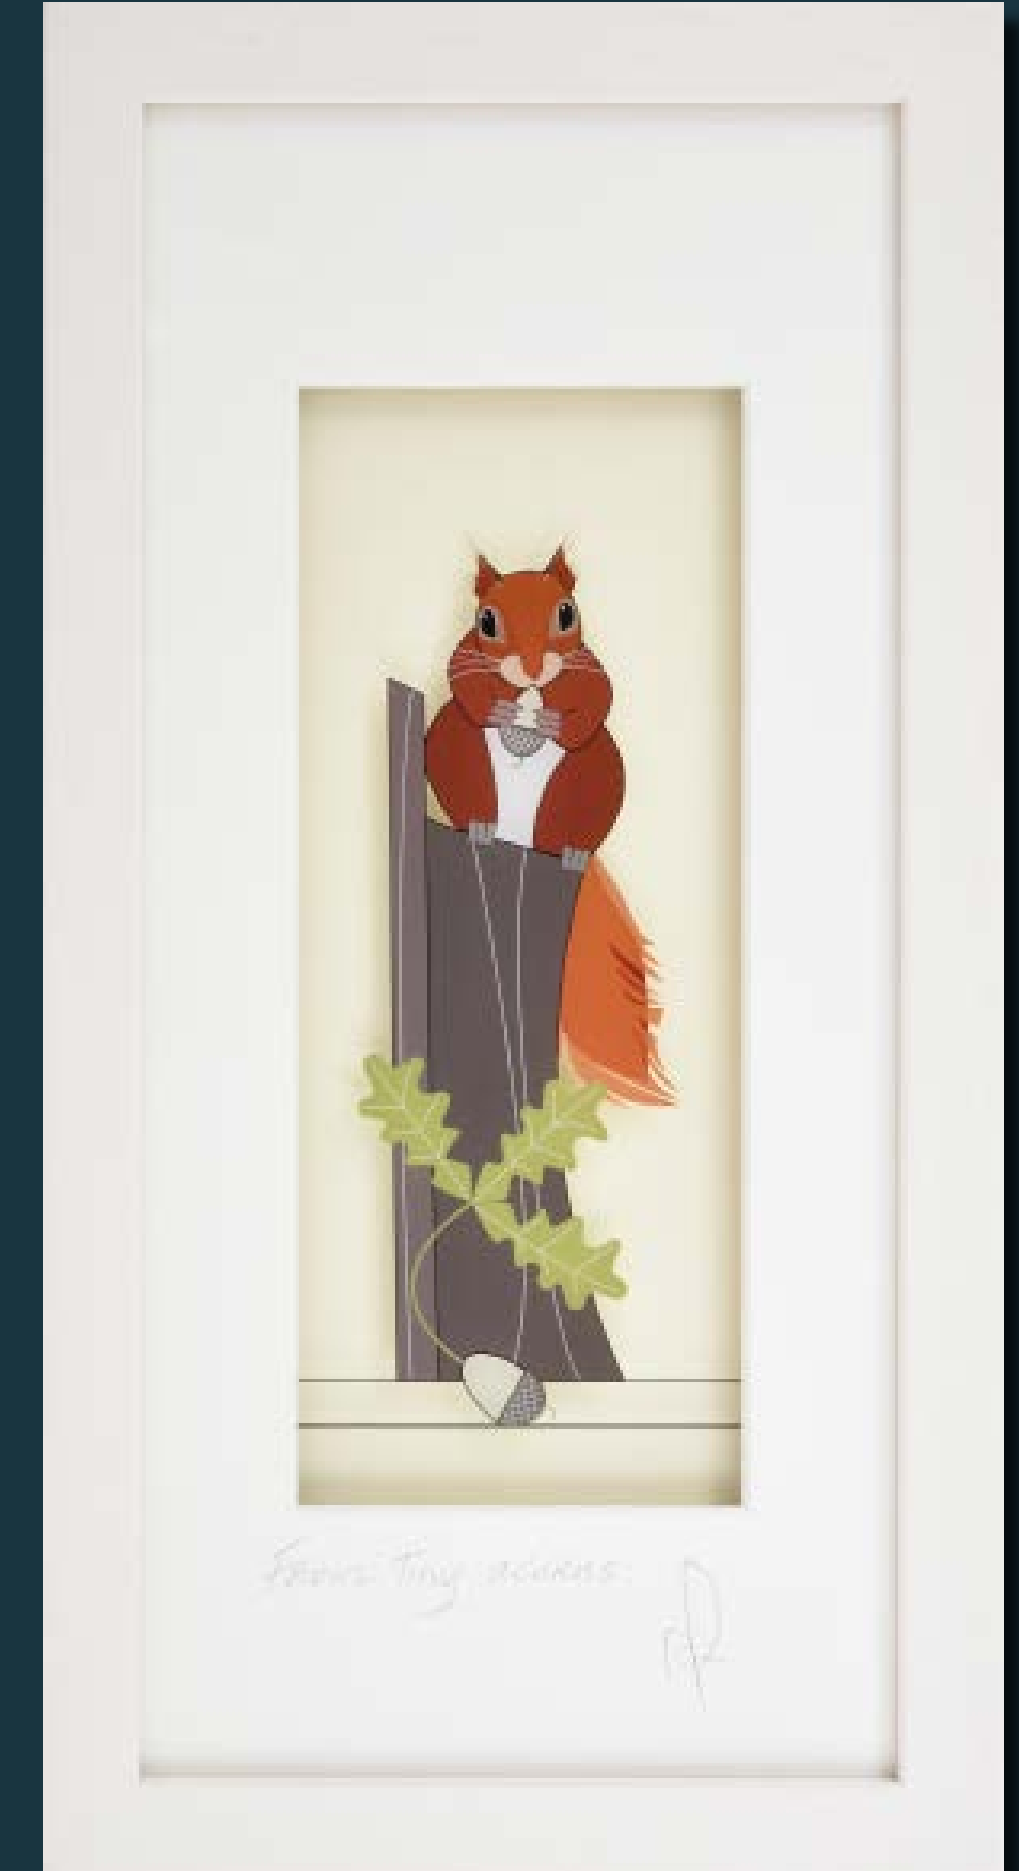

From Tiny Acorns