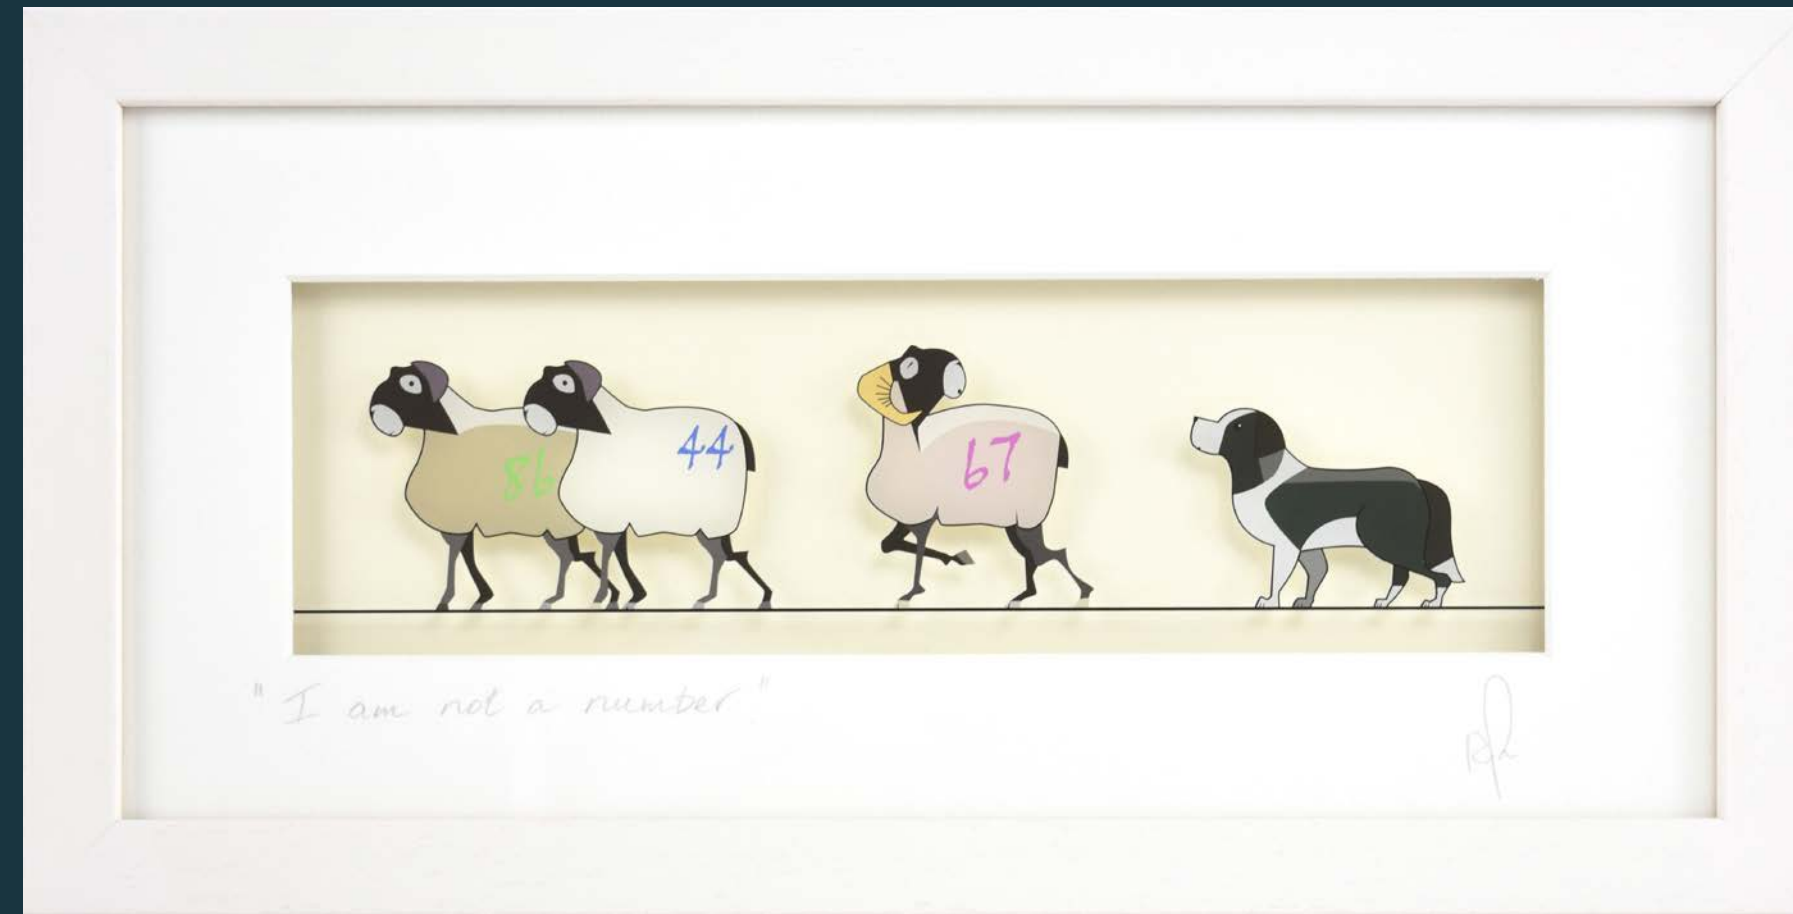

“every picture tells a story”

BLACK HEN
DESIGNS

“a playful take on animal behaviour”

BLACK HEN
DESIGNS

“the difference is clear to see”

a unique collection of printed
illustrations on glass

BLACK HEN
DESIGNS

Running Late

BLACK HEN
DESIGNS

"I am not a number"

"Nice Day For It"

Small Talk

Happy Feet

size 37 x 19 cm

BLACK HEN
DESIGNS

Love Where you Live

The early bird

"Any News?"

The one that got away

size 37 x 19 cm

BLACK HEN
DESIGNS

“Rise & Shine”

A Place to call Home

size 23 x 23 cm

BLACK HEN
DESIGNS

Willie Wagtail

Clean Sweep

Step by Step

Stepping Out

“Did you hear the news?”

Rock n' Roll