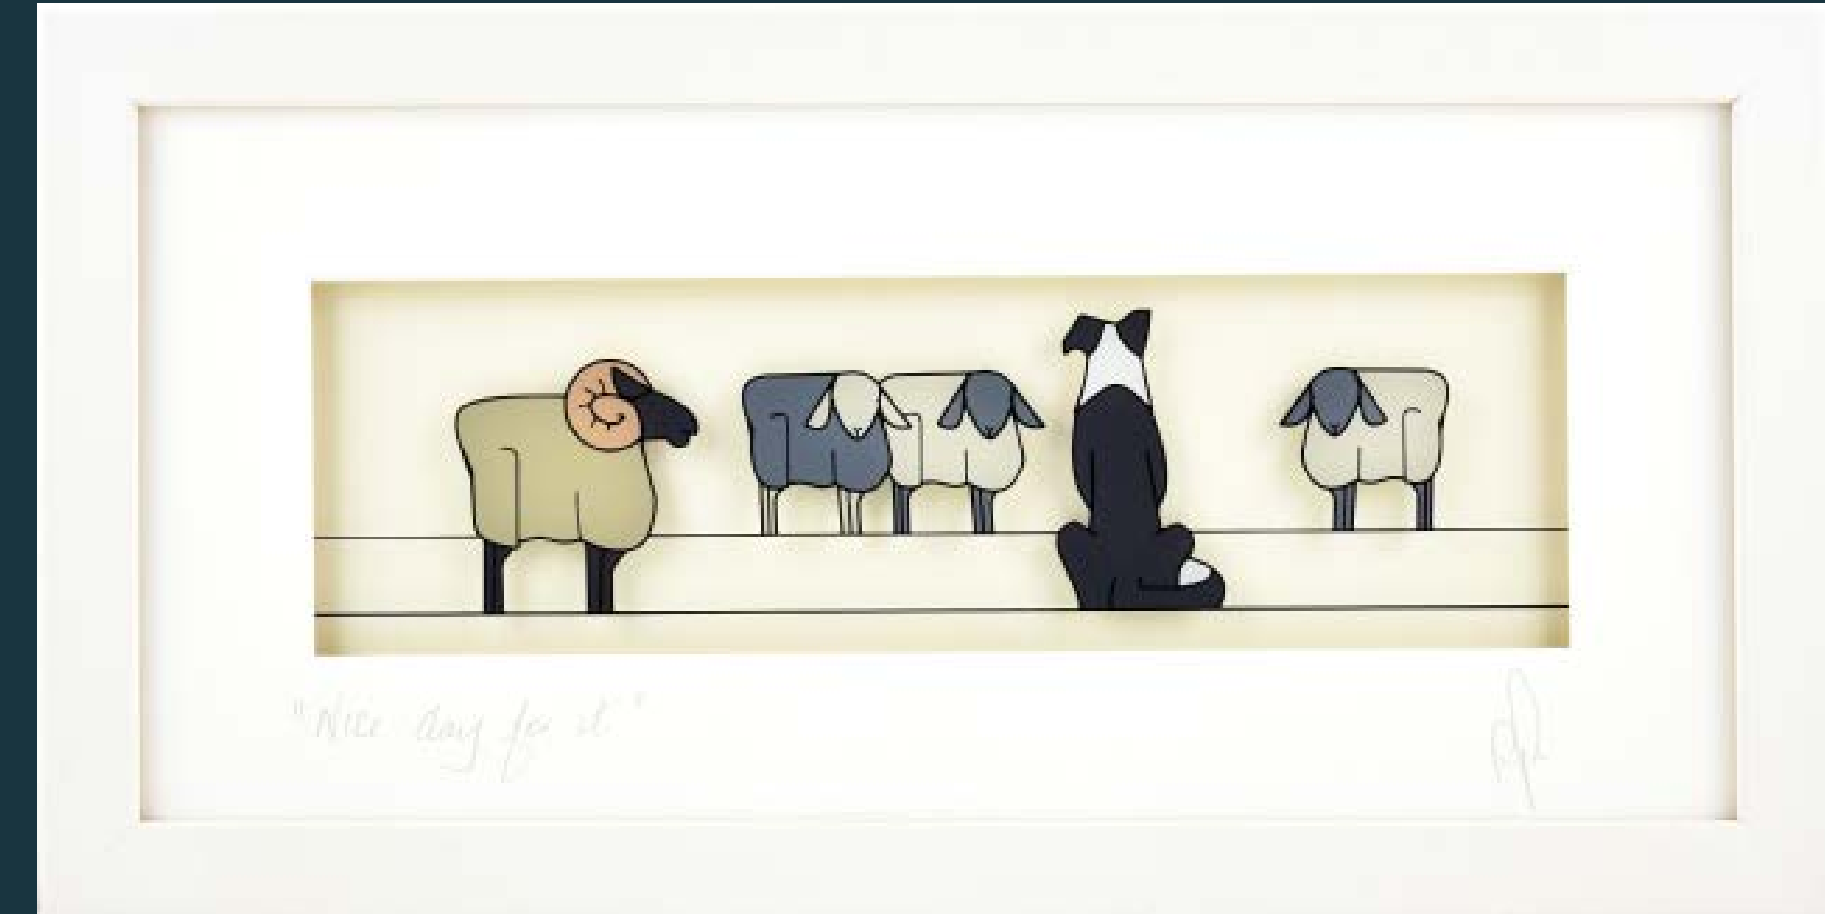

“every picture tells a story”

BLACK HEN
DESIGNS

“a playful take on animal behaviour”

BLACK HEN
DESIGNS

“the difference is clear to see”

a unique collection of printed
illustrations on glass

BLACK HEN
DESIGNS

Running Late

BLACK HEN
DESIGNS

"I am not a number"

"Nice Day For It"

Small Talk

Happy Feet

size 37 x 19 cm

BLACK HEN
DESIGNS

Love Where you Live

The early bird

"Any News?"

The one that got away

size 37 x 19 cm

BLACK HEN
DESIGNS

“Rise & Shine”

A Place to call Home

size 23 x 23 cm

BLACK HEN
DESIGNS

Willie Wagtail

Clean Sweep

Step by Step

Stepping Out

“Did you hear the news?”

Rock n' Roll