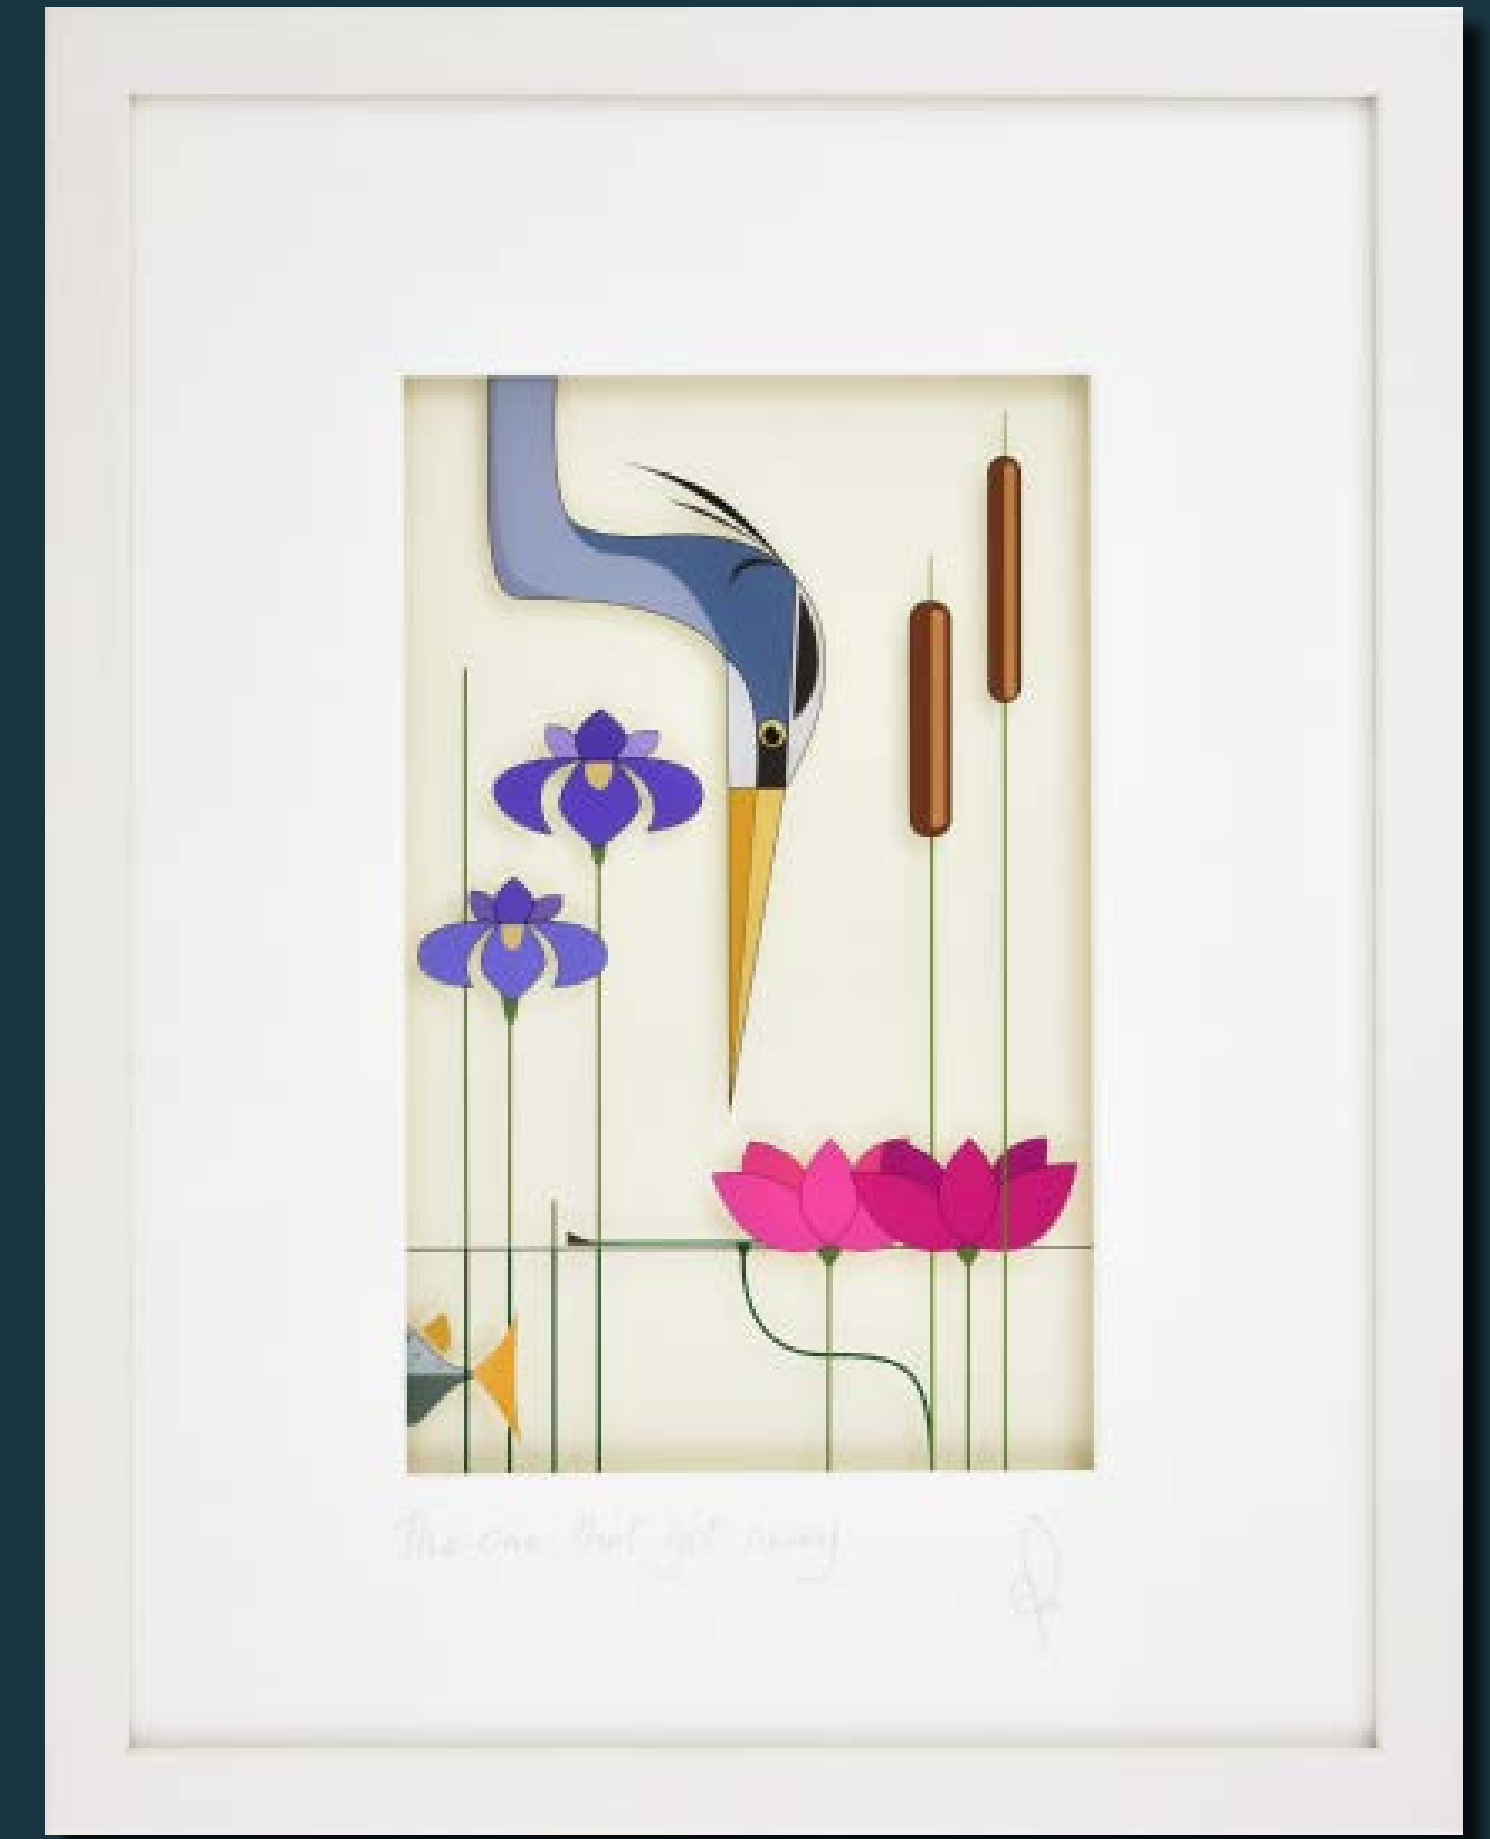

Love Where you Live

The early bird

"Any News?"

The one that got away

size 37 x 19 cm

BLACK HEN
DESIGNS

“Rise & Shine”

A Place to call Home

Cat Nap (ginger)

Cat Nap (grey)

Two's Company

Robin

size 23 x 23 cm

BLACK HEN
DESIGNS

Caught in the act

Bath Night

The Birdhouse Cafe

size 44 x 34 cm

BLACK HEN
DESIGNS

Break Free

Eagle Eye

Come Dine with Me

size 44 x 34 cm

BLACK HEN
DESIGNS

The Waiting Game

A Place to Call Home

The one that got away

size 44 x 34 cm

BLACK HEN
DESIGNS

Autumn Fall

Sing for your Supper

Table for Two