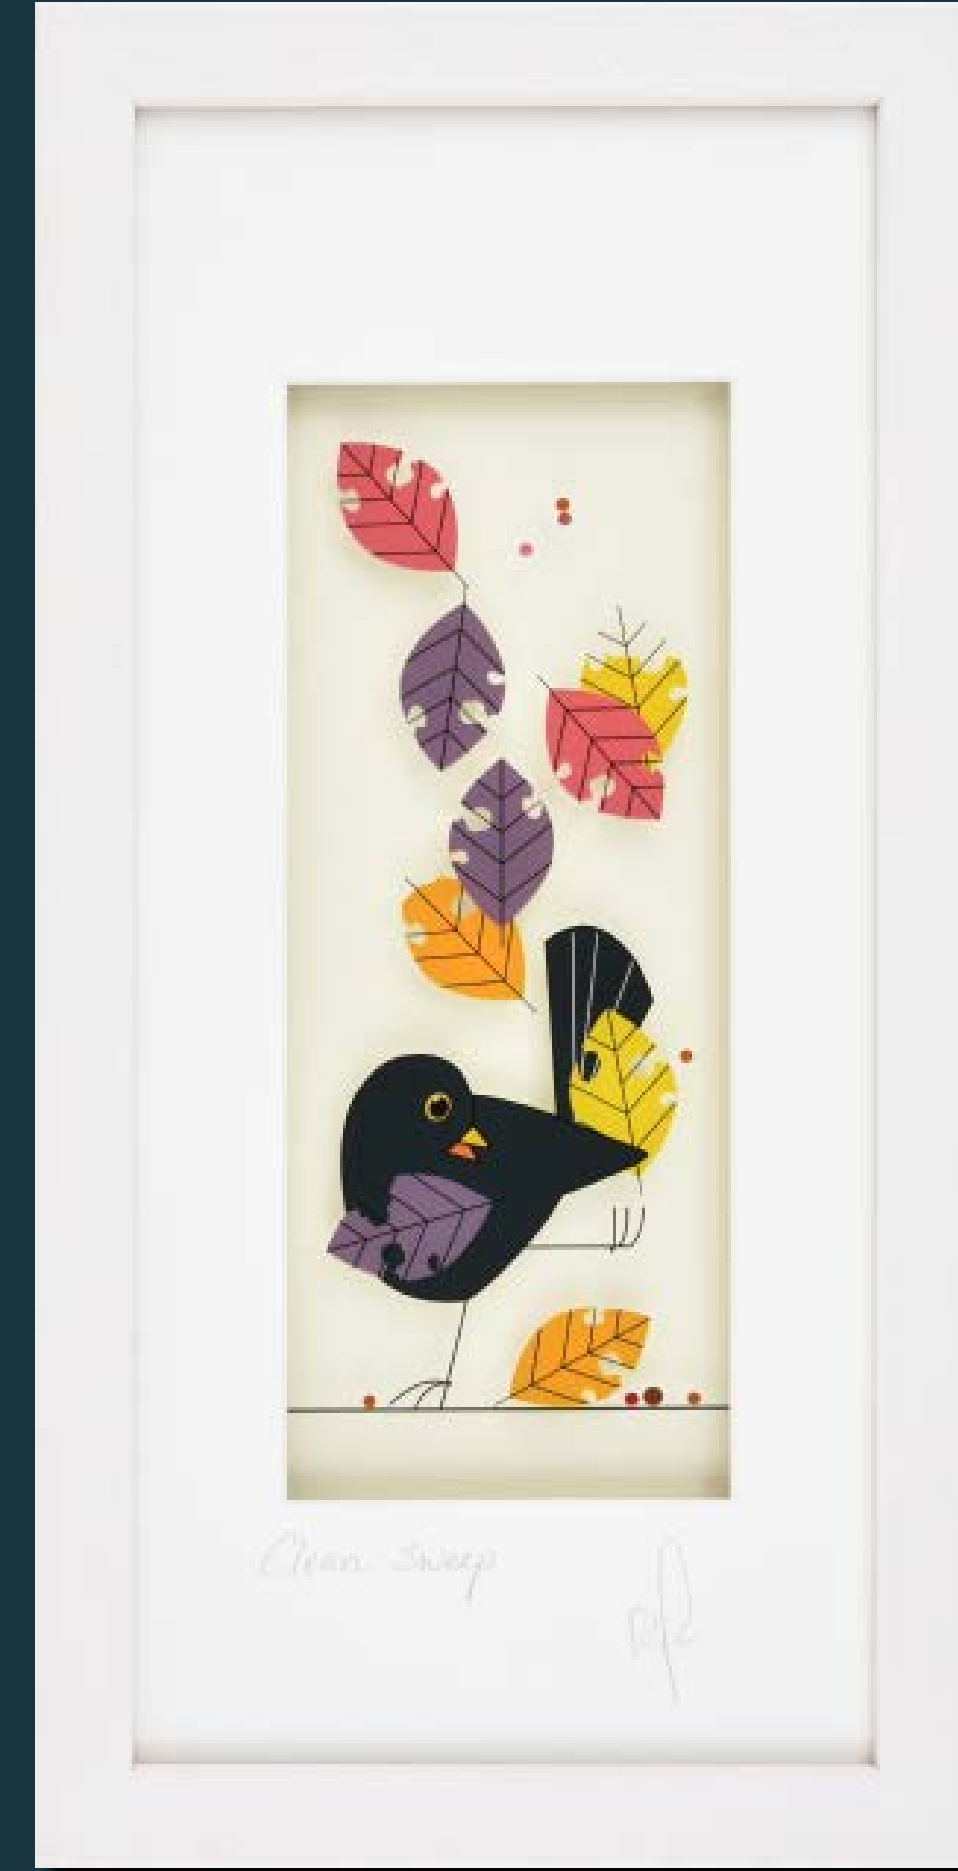

Love Where you Live

The early bird

"Any News?"

The one that got away

size 37 x 19 cm

BLACK HEN
DESIGNS

“Rise & Shine”

A Place to call Home

Clean Sweep

From Tiny Acorns

size 37 x 19 cm

BLACK HEN
DESIGNS

“Are we nearly there yet?”

“Summer Breeze”

Pulling Together

Sing for your Supper

size 23 x 23 cm

BLACK HEN
DESIGNS

Willie Wagtail

Clean Sweep

Step by Step

Stepping Out

“Did you hear the news?”

Rock n' Roll