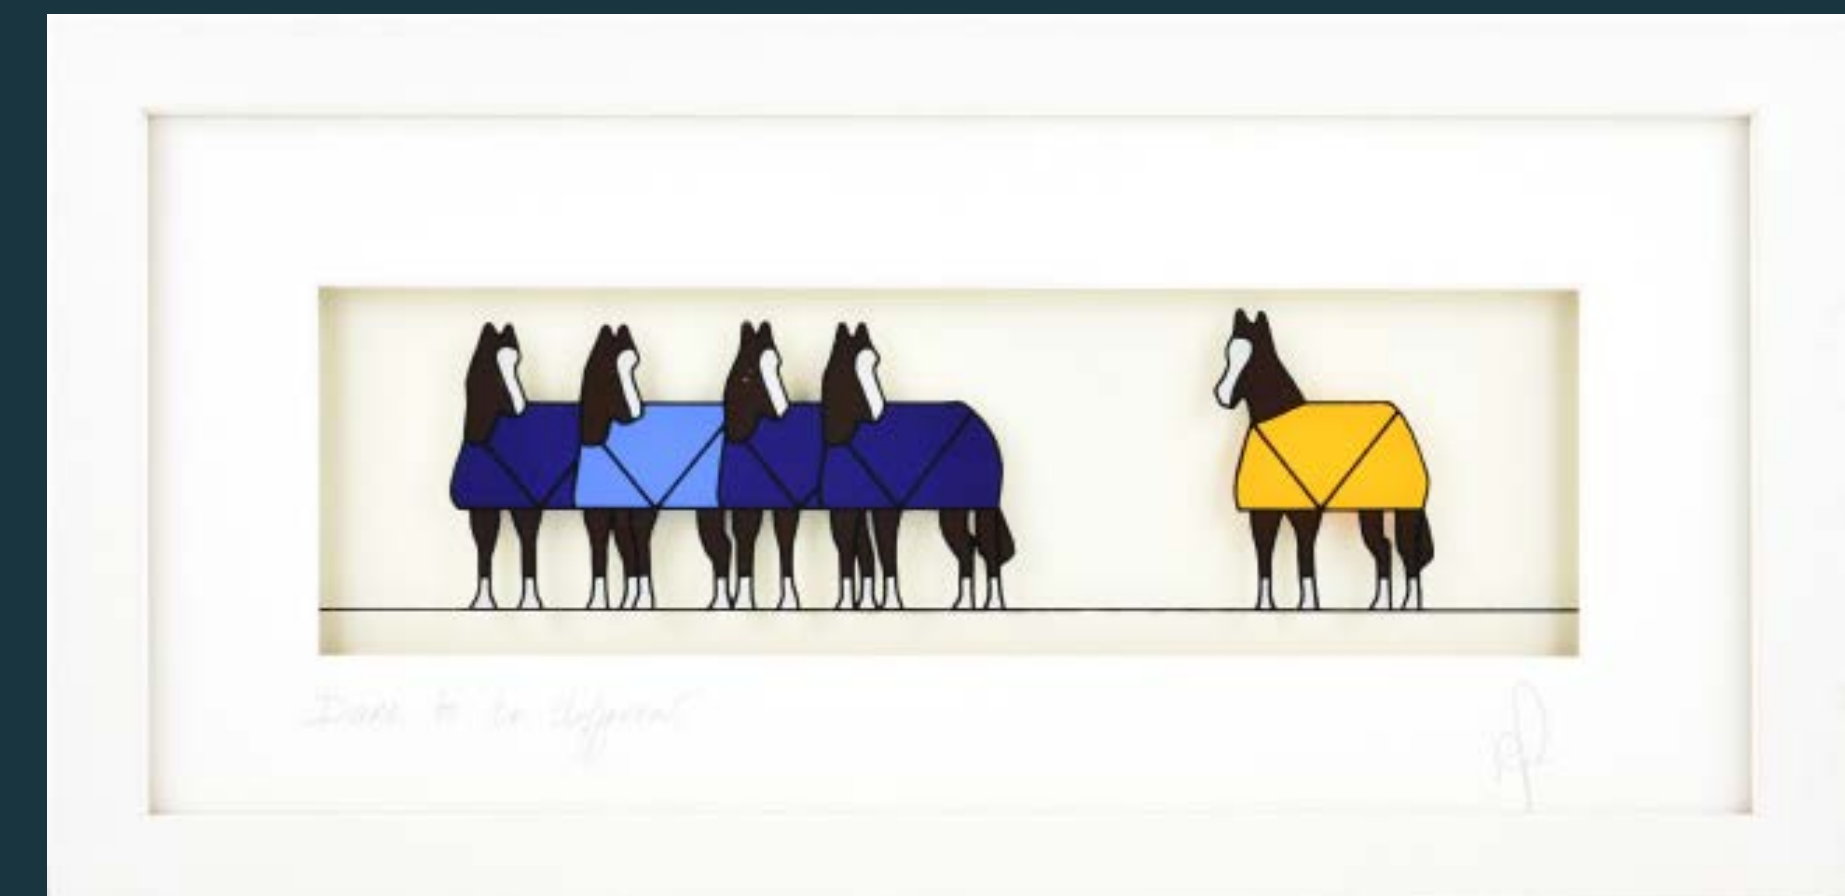

Dare to be Different